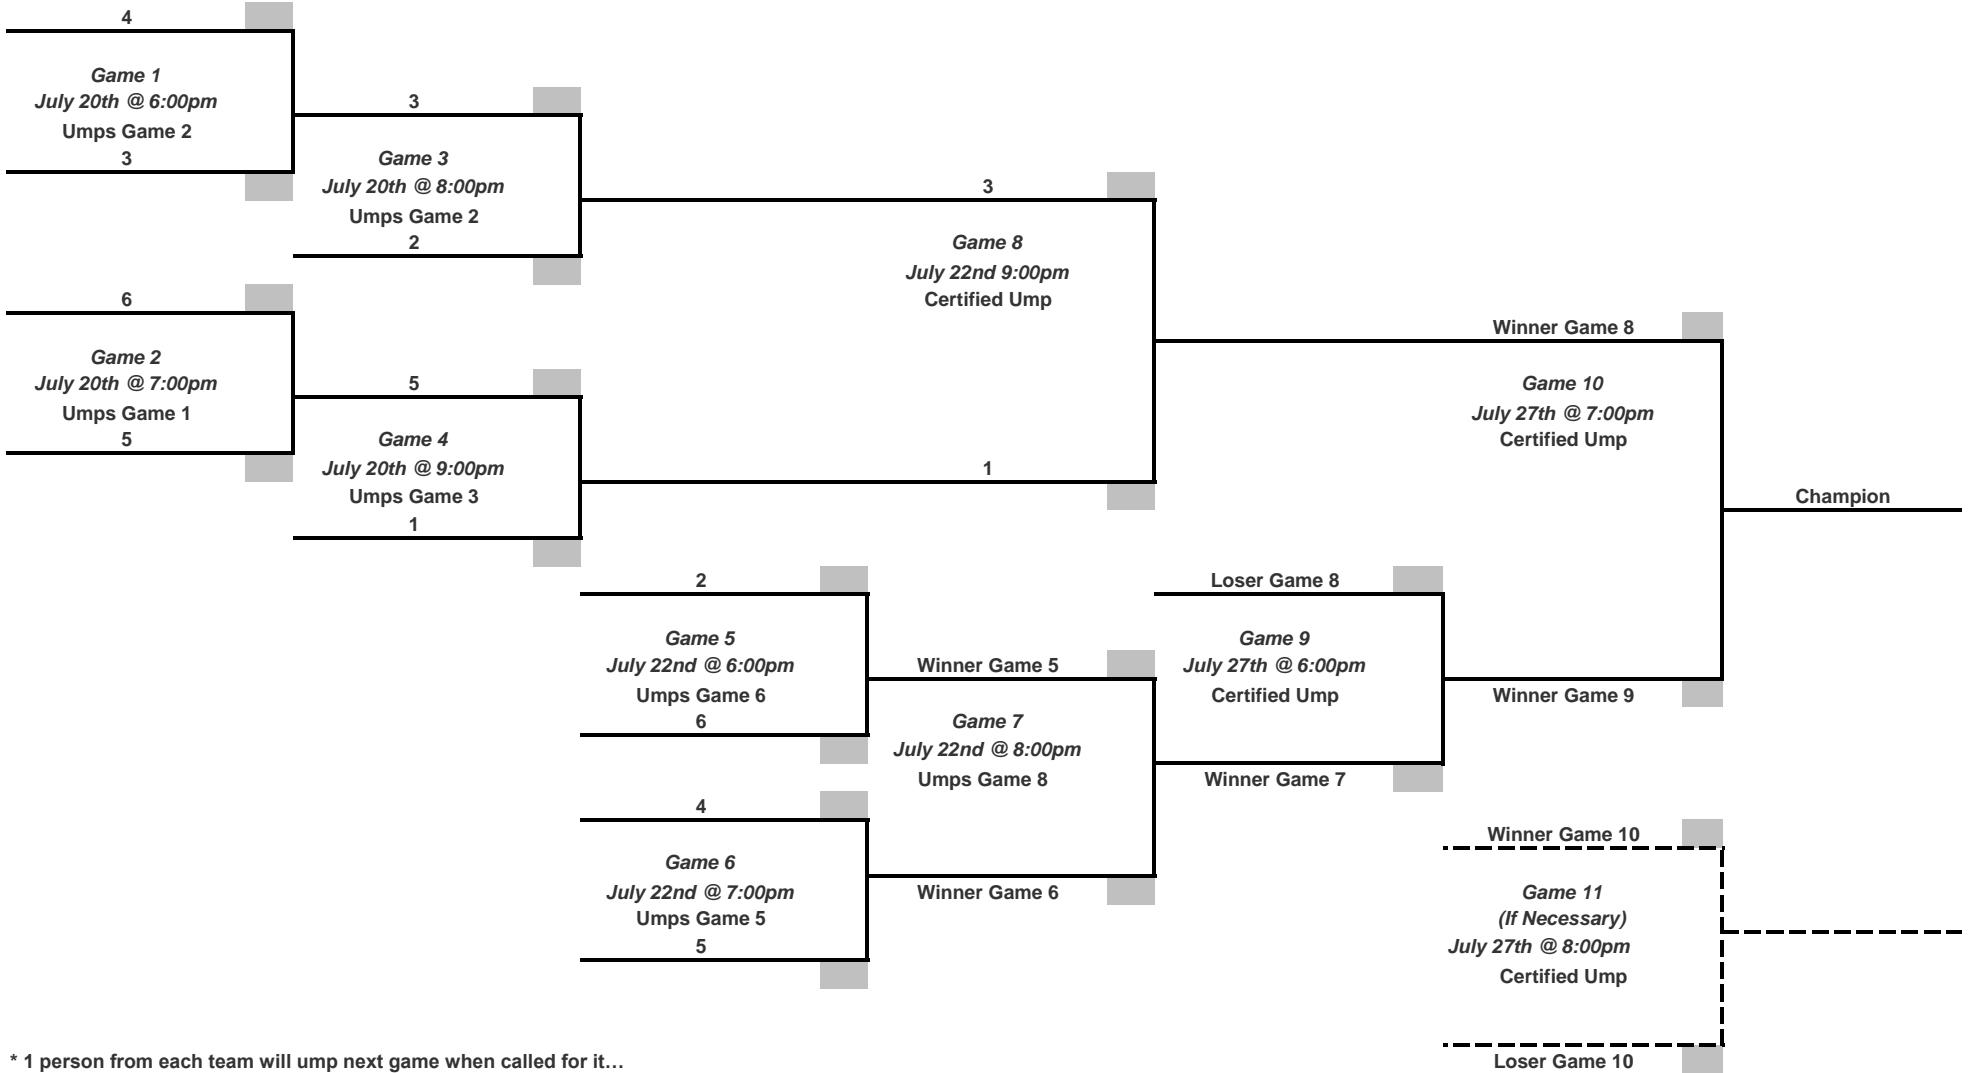

MENS SOFTBALL LEAGUE SIX TEAM DOUBLE ELIMINATION TOURNAMENT

* 1 person from each team will ump next game when called for it...

Teams
1.) Up by 1 / DRB
2.) Waste Management
3.) Frontline Printing
4.) Middlekoop Seed
5.) Hideaway
6.) Tim's HVAC

Tournament Director
Derik Wulfekuhle

Tournament Location
OB Nelson Park

Fill in team names under "Teams" section. Bracket will auto populate teams. Enter scores in small shaded cell to the right of the "Team" name. Bracket will auto populate next games.